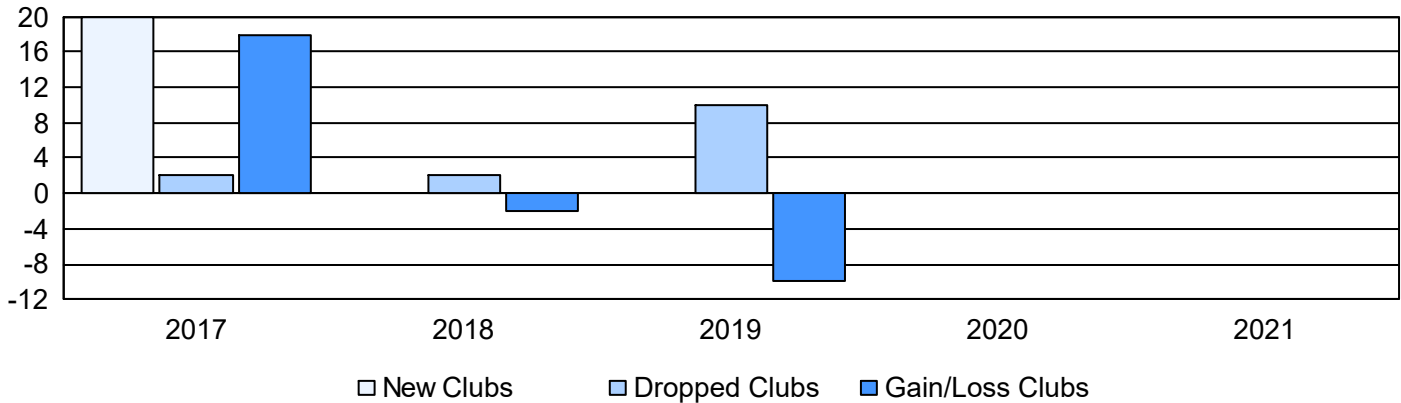

Year	New Clubs	Dropped Clubs	Gain/ Loss Clubs	New Members	Charter Members	Reinstate Members	Transfer Members	Total Member Added	Total Members Dropped	Gain/ Loss Members
2016-2017	20	2	18	301	682	1	18	1,002	342	660
2017-2018	0	2	-2	113	54	3	18	188	787	-599
2018-2019	0	10	-10	111	92	29	16	248	330	-82
2019-2020	0	0	0	10	21	8	12	51	56	-5
2020-2021	0	0	0	184	15	7	33	239	416	-177
Average	4	3	1	144	173	10	19	346	386	-41

Clubs