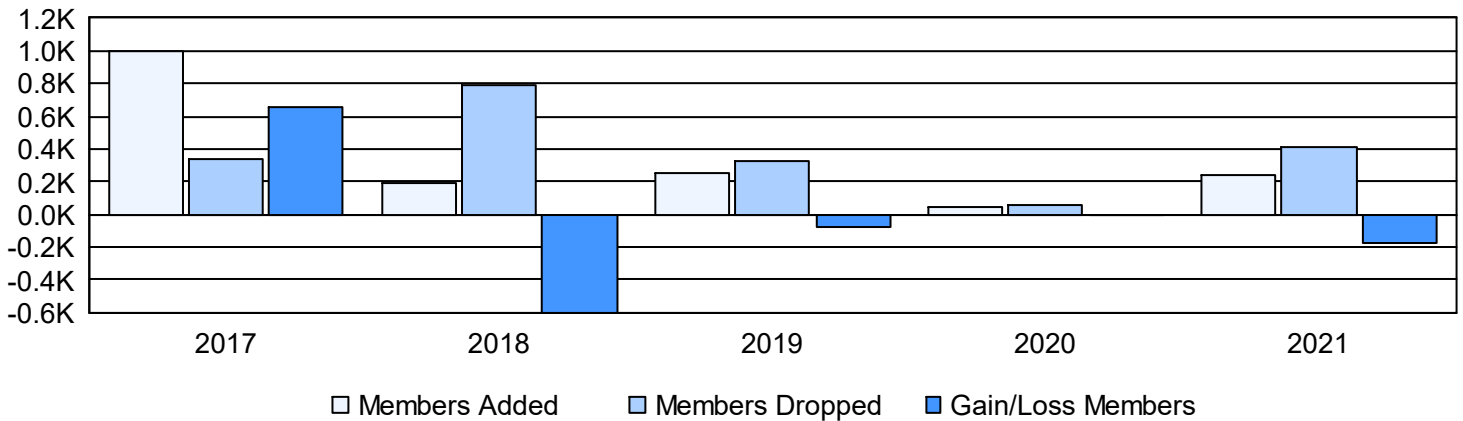

Year	New Clubs	Dropped Clubs	Gain/ Loss Clubs	New Members	Charter Members	Reinstate Members	Transfer Members	Total Member Added	Total Members Dropped	Gain/ Loss Members
2016-2017	20	2	18	301	682	1	18	1,002	342	660
2017-2018	0	2	-2	113	54	3	18	188	787	-599
2018-2019	0	10	-10	111	92	29	16	248	330	-82
2019-2020	0	0	0	10	21	8	12	51	56	-5
2020-2021	0	0	0	184	15	7	33	239	416	-177
Average	4	3	1	144	173	10	19	346	386	-41

Clubs

Members