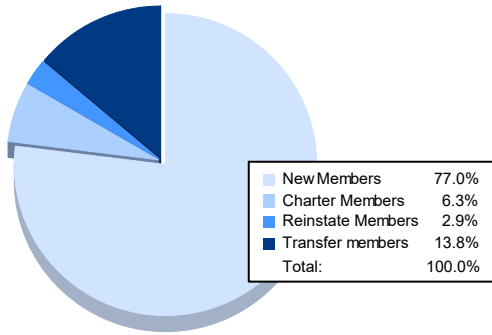

Membership Composition June 2021 Cumulative